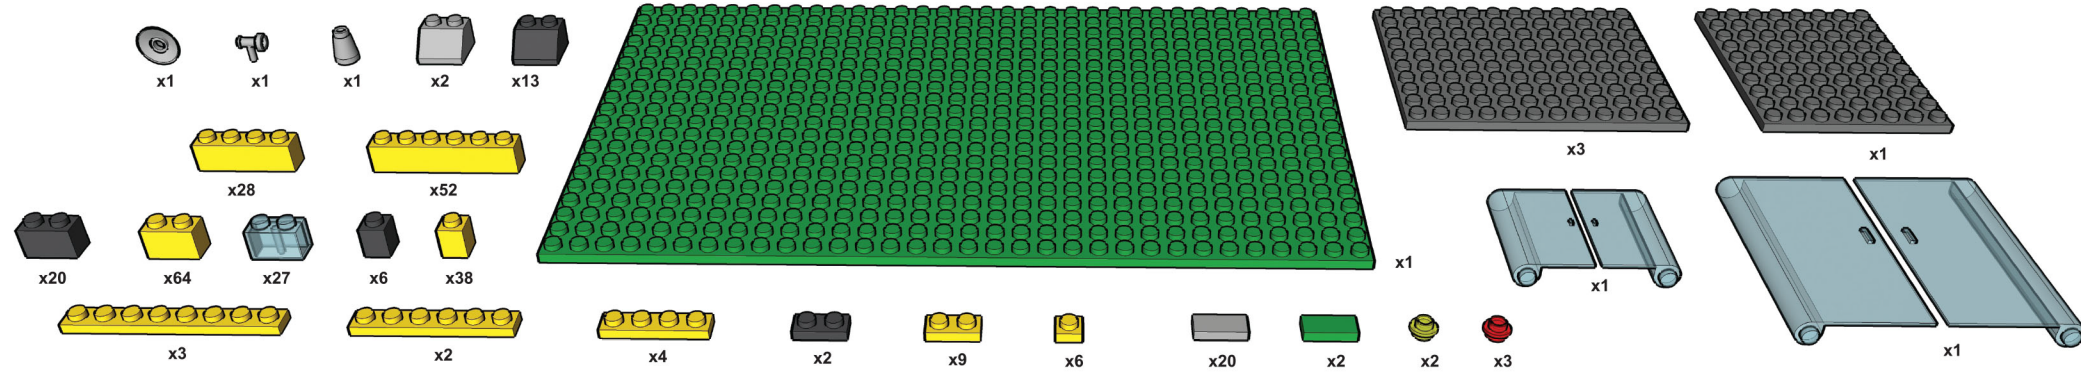

## Ambulance Station

### Stickers and Placement

**1.**

Parts list for step 1:

- Grey 1x3 plate: x1
- Yellow 1x2 brick: x20
- Yellow 1x2 brick: x5
- Blue 1x2 brick: x9
- Black 1x2 brick: x2
- Yellow 1x2 brick: x13
- Yellow 1x2 brick: x4
- Yellow 1x2 brick: x1
- Yellow 1x2 brick: x26
- Green 13x13 plate: x1